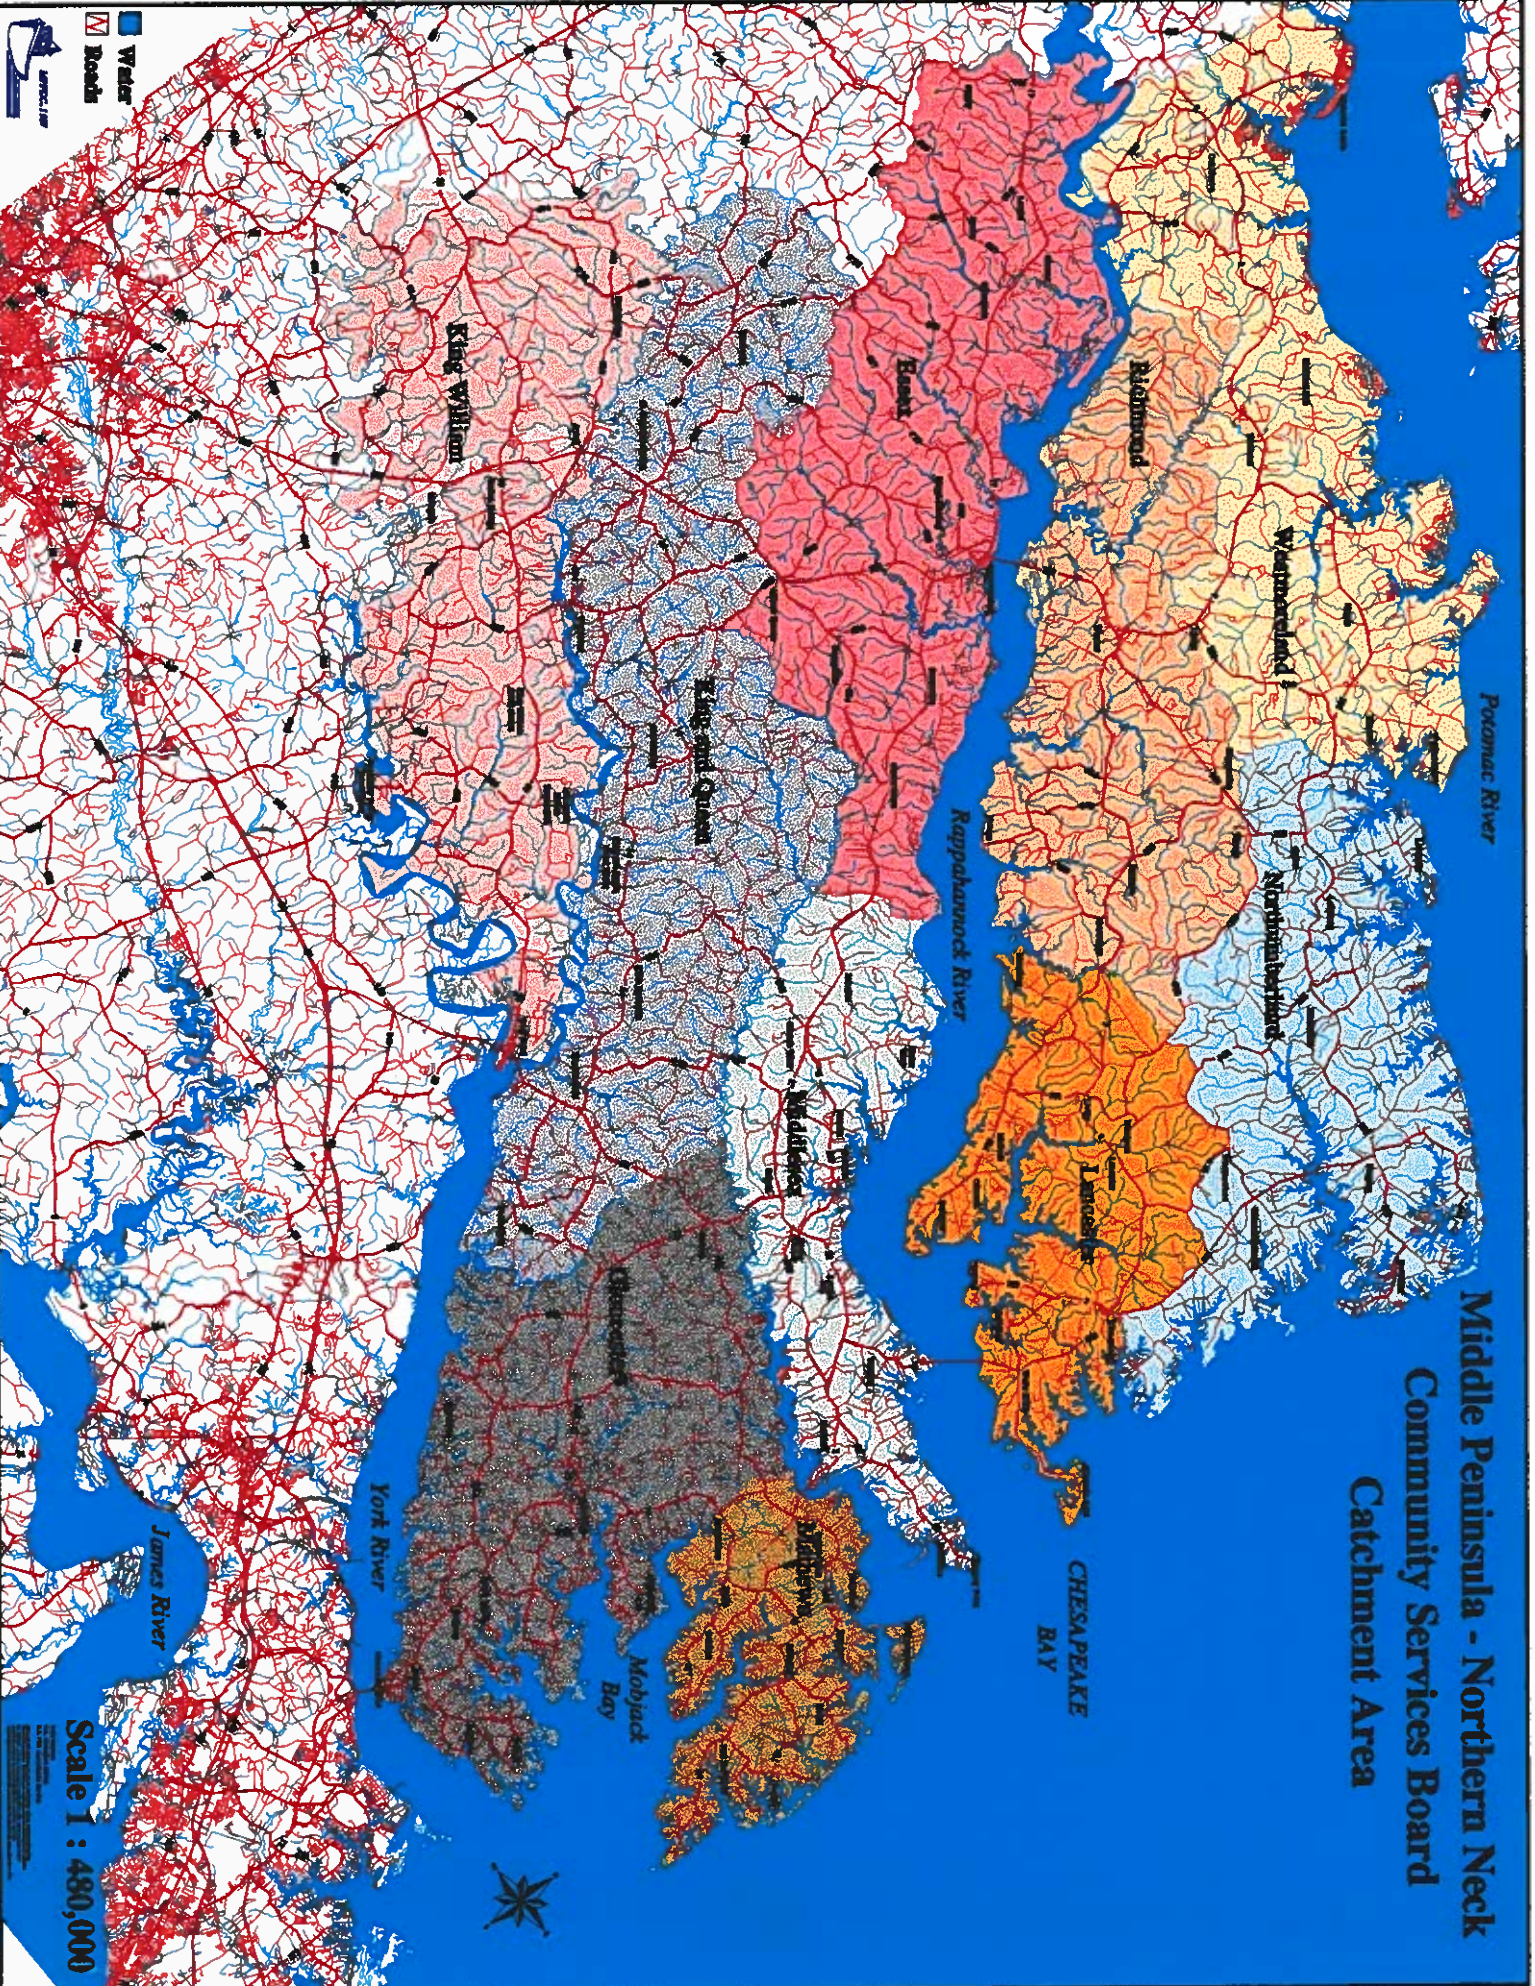

Middle Peninsula - Northern Neck Community Services Board Catchment Area

Scale 1 : 480,000