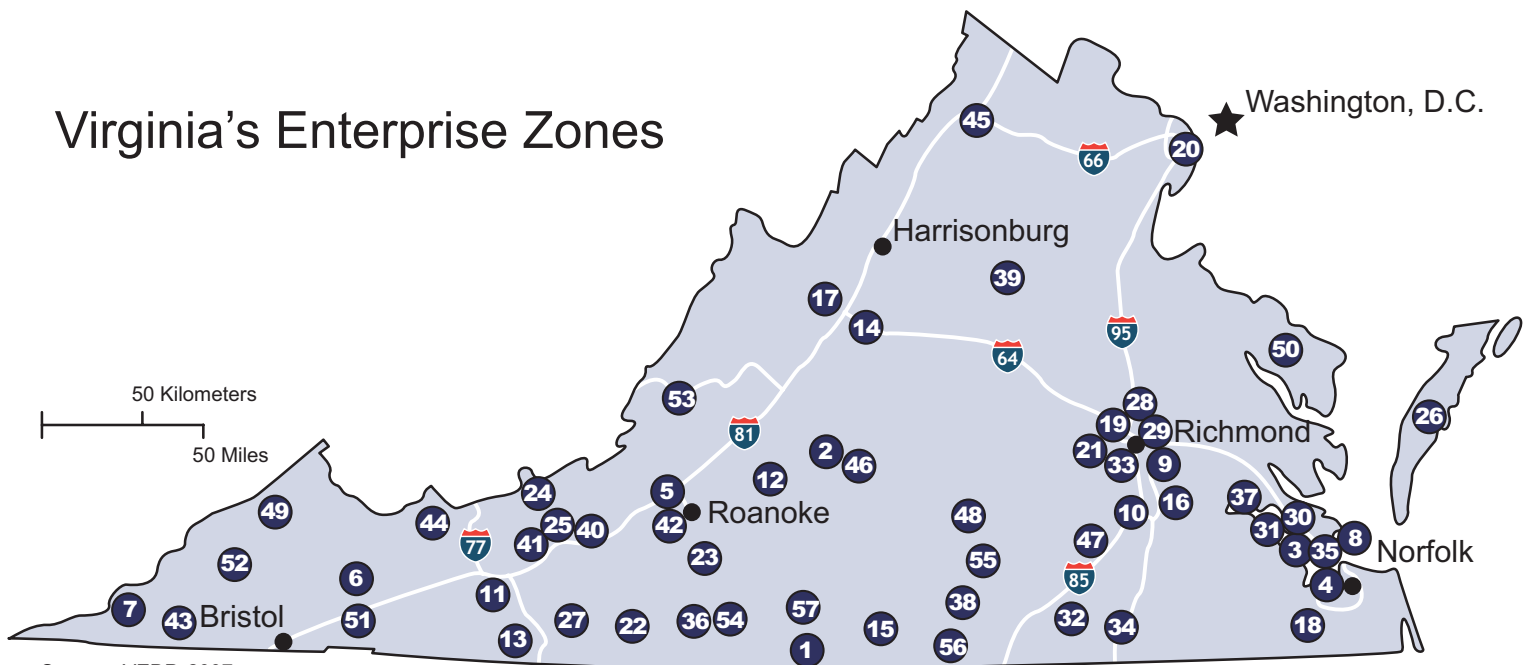

Virginia's Enterprise Zones

Source: VEDP, 2007

- | | | |
|---|--|---|
| 26 Accomack/Northampton | 37 James City | 16 Prince George |
| 20 Alexandria | 50 Lancaster/Northumberland/
Richmond/Westmoreland/
Kilmarnock/Warsaw | 25 40 Pulaski |
| 53 Alleghany/Clifton Forge/
Covington | 7 Lee | 41 Town of Pulaski |
| 12 Bedford | 55 Lunenburg/Kenbridge/Victoria | 19 29 Richmond City |
| 32 Brunswick/Lawrenceville | 2 46 Lynchburg | 28 Richmond City/Henrico |
| 27 Carroll/Hillsville | 36 54 Martinsville/Henry | 5 42 Roanoke |
| 48 Charlotte/Lunenburg/
Prince Edward | 56 Mecklenburg/Clarksville | 23 Rocky Mount |
| 21 33 Chesterfield | 38 Mecklenburg/South Hill/
LaCrosse | 6 Saltville/Smyth County |
| 1 Danville | 24 Narrows | 43 Scott |
| 49 Dickenson/Clintwood/Haysi | 3 30 31 Newport News | 51 Smyth/Washington/Chilhowie/
Glade Spring |
| 47 Dinwiddie/Petersburg | 4 Norfolk/Portsmouth | 17 Staunton |
| 13 Galax | 39 Town of Orange | 18 Suffolk |
| 34 Greensville | 22 Patrick/Stuart | 44 Tazewell |
| 15 Halifax/South Boston | 10 Petersburg | 45 Warren |
| 8 35 Hampton | 57 Pittsylvania/Danville | 14 Waynesboro |
| 9 Hopewell | | 52 Wise |
| | | 11 Wythe |